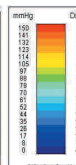

Why not try one at your local Karma retailer?

S-Ergo

Pressure redistribution

Reduced sliding

Traditional seat

Increased risk of sores due to load on pressure points.

S-Ergo seat

The S-Ergo system (intelligent s-shaped ergonomic seating) provides efficient pressure relief by spreading weight over a greater area, at the same time provides stability and reduces sliding.

Can be taken apart quickly and easily.

Model															
KP-10.3	103	62	94	43 17"	F: 200x50mm R: 12.5"x2.25"	200Wx2	22Ahx2	VR 2	82.5	8°	6km	16-20km	Steel	115kg	49kg

▶ The above are estimated data under 20°C (68°F), an 80kg (176lbs) user, brand new fully charged batteries and a constant driving speed of 6km/hr (3.7mph). Distance, climbing ability and operating time can vary according to condition. ±1cm ±0.5kg