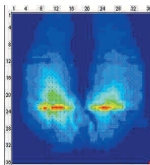

Why not try one at your local Karma retailer?

S-Ergo

Pressure redistribution

Reduced sliding

Traditional seat

Increased risk of sores due to load on pressure points.

S-Ergo seat

The S-Ergo system (intelligent s-shaped ergonomic seating) provides efficient pressure relief by spreading weight over a greater area, at the same time provides stability and reduces sliding.

Can be taken apart quickly and easily.

Model															
KP-10.3	103	62	94	43 17"	F: 200x50mm R: 12.5"x2.25"	200Wx2	22Ahx2	VR 2	82.5	8°	6km	16-20km	Steel	115kg	49kg

▶ The above are estimated data under 20°C (68°F), an 80kg (176lbs) user, brand new fully charged batteries and a constant driving speed of 6km/hr (3.7mph). Distance, climbing ability and operating time can vary according to condition. ±1cm ±0.5kg

※ KARMA reserves the right to modify information herein without further notice.

Features

- Ergonomic seat system provides comfortable seating.
- Can be taken apart in seconds.
- Quick-release battery pack.
- Wipeable upholstery.
- Height adjustable and flip back armrest.
- Adjustable backrest angle.
- height adjustable footplates.
- Right or left hand joystick control positions
- Heaviest component just 24kg.